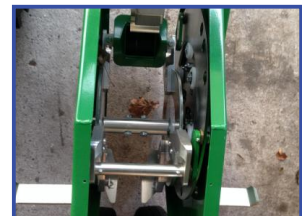

Nigel Quinn

(AMS) Limited

Fedele MAX-plant through poly-paper

£POA

Fedele MAX planter - Transplanter with perforating vertical rotating bowls to transplant into plastic and paper films, in greenhouse and in open field plants with conical and cylindrical ball max cm.7 of diameter and cubical ball max cm.6x6 and also seeds. Inter-row adjustable min.cm.45 max by request. Inter-plants adjustable min.cm.15 max cm.162. Attachments by request: horizontal rotating feeder(it increases the output of work of about 50%), device for watering, anti-parassitic,fertilizers,row-tracer,roller that compacts and so on.

Product Details

Product Details	
Category/Type	Planters
Make	Fedele
Model	MAX-plant through poly-paper
Year	Available to order
Hours	-

Glenwood, Mere Brow, Preston, Lancashire, PR4 6JR
 Tel: 01704 822272 Nigel: 07973 519491 Harry: 07805 337708
www.nigelquinnams.co.uk nigelq@btconnect.com